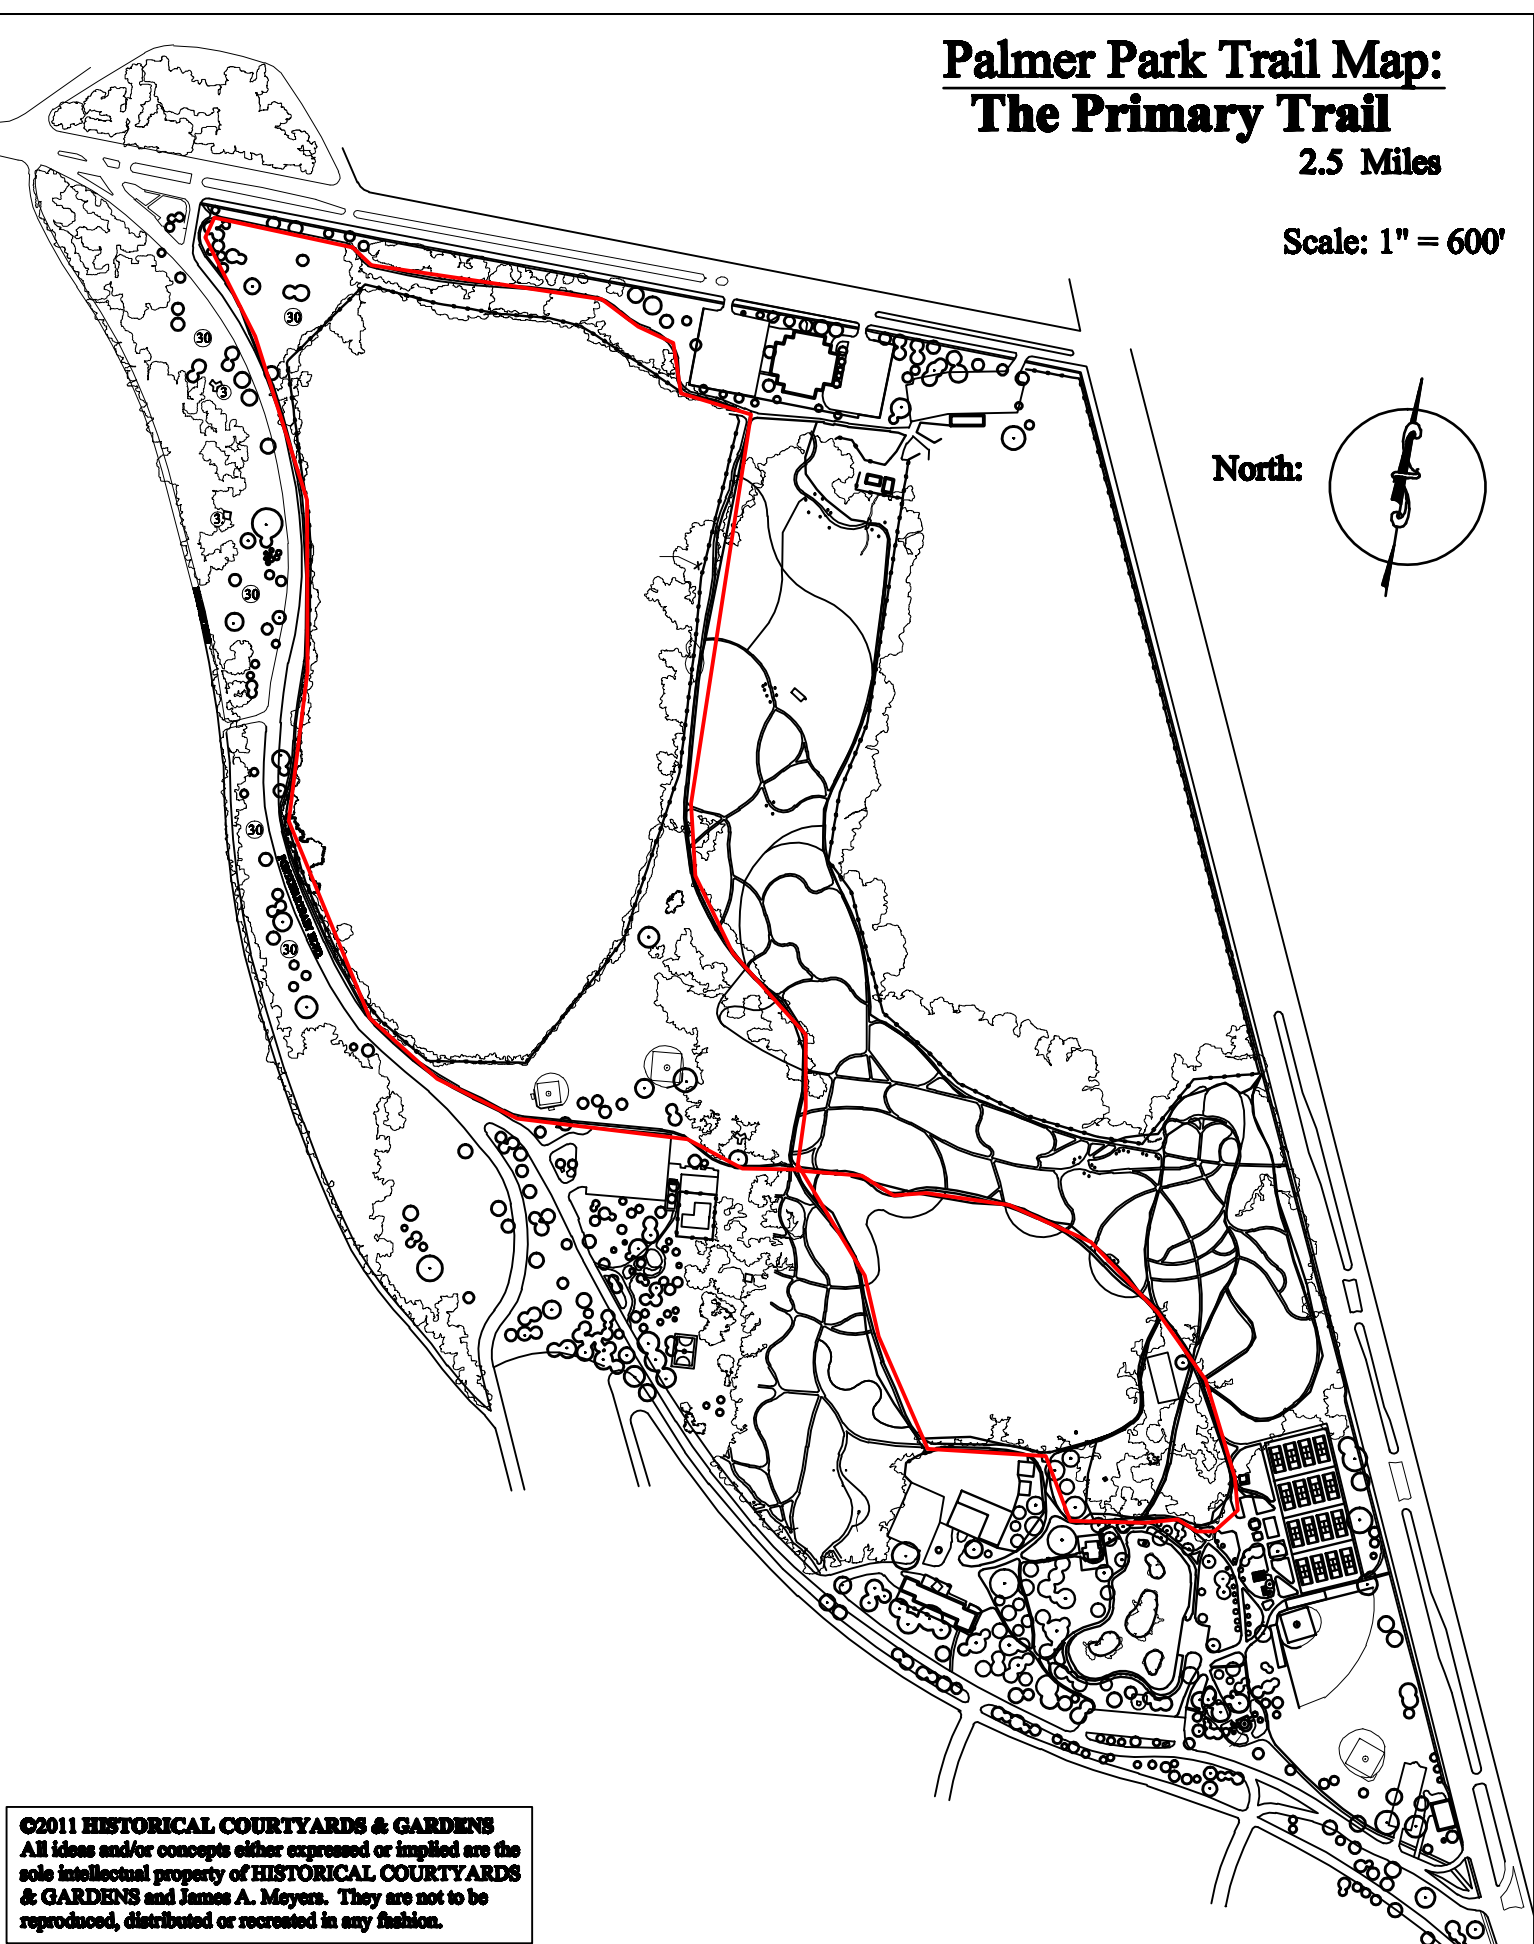

Palmer Park Trail Map: The Primary Trail

2.5 Miles

Scale: 1" = 600'

North:

©2011 HISTORICAL COURTYARDS & GARDENS
All ideas and/or concepts either expressed or implied are the sole intellectual property of HISTORICAL COURTYARDS & GARDENS and James A. Meyers. They are not to be reproduced, distributed or recreated in any fashion.